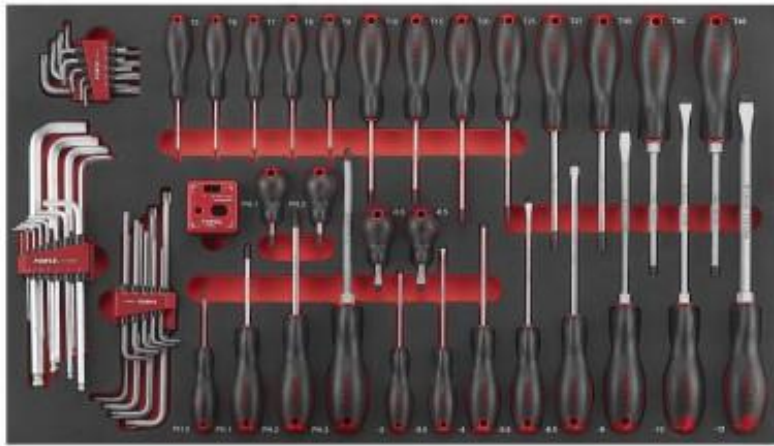

Black 8-drawer jumbo trolley with 610pcs tools (EVA)

FORCE